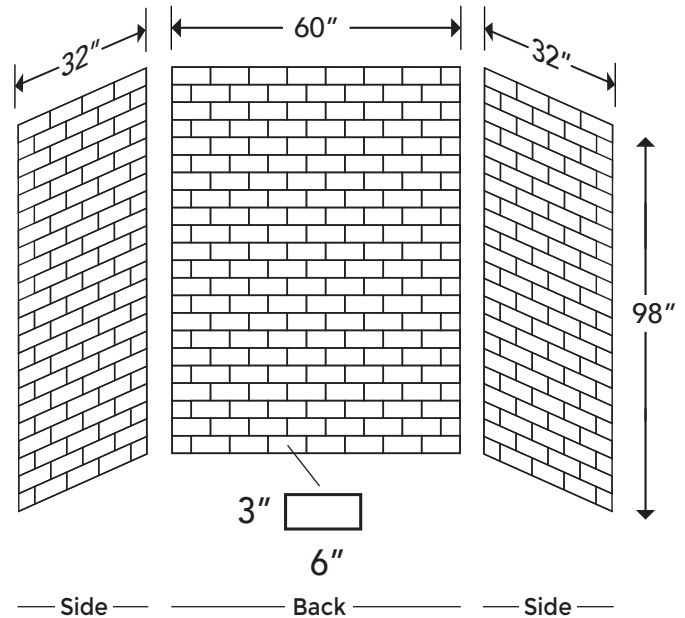

SPECIFICATIONS

COLORS

#79 ICE GREY
sku: SWPT603298-GRY

#74 WHITE
sku: SWPT603298-GRY

$1949

$2649

ACCESSORIES

CORNER CADDY

10-1/4"W x 20"H

#79 ICE GREY
SOAPCADDY-GRY

#74 WHITE
SOAPCADDY-WHT

$179

SHOWER BOUTIQUE

17"W x 96-1/4"H
SHELF SPACE: 12"W x 60"H

#79 ICE GREY
BOUTIQUE-GRY

#74 WHITE
BOUTIQUE-WHT

$679