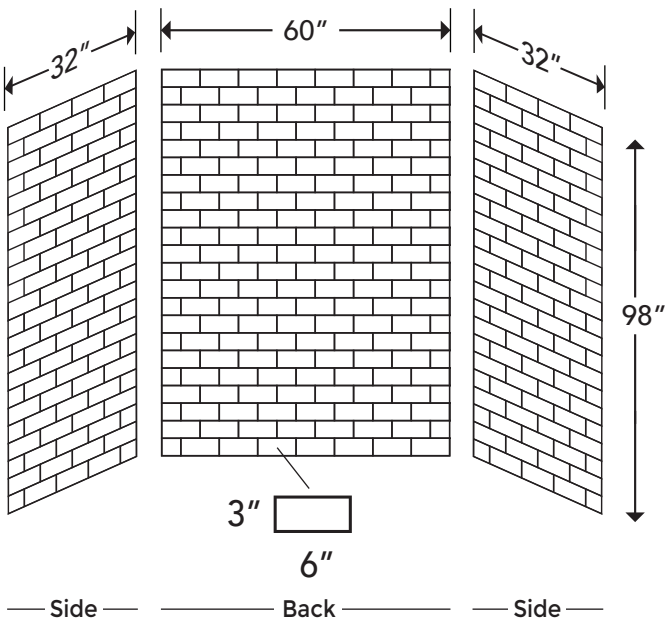

10 1/4" W x 20" H
\$125

sku: SOAPCADDY-GRY
SOAPCADDY-WHT

Shower Boutique

17" W x 96 1/4" H
Shelf Space: 12" W x 60" H
\$475

sku: BOUTIQUE-GRY
BOUTIQUE-WHT

98" Kit

Engineered Marble

- * Kit Includes: 2 | 31-1/4W" x 98-3/4"H x 3/8"D Side Panels
- 1 | 60"W x 798-3/4"H x 3/8"D Back Panel
- 1 | Tube of Silicone Caulk (Used for Finishing Seams)