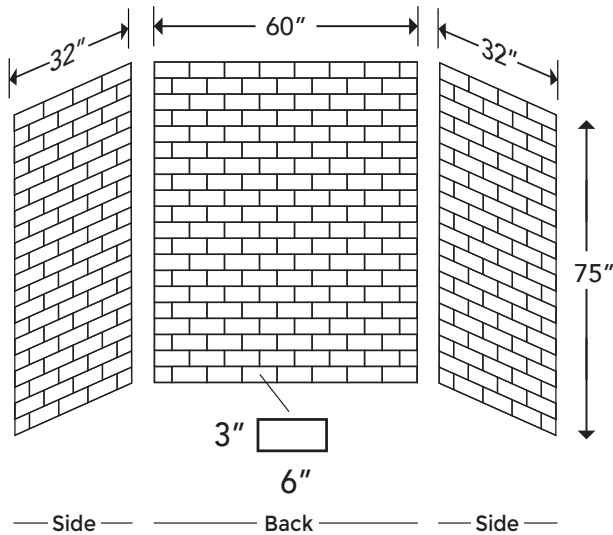

SHOWER PANEL KITS

ENGINEERED MARBLE

SUBWAY TILE PANEL KIT

75" KIT

Kit Includes: 2 | 31-1/4W" x 75-1/8"H x 3/8"D Side Panels
1 | 60"W x 75-1/8"H x 3/8"D Back Panel
1 | Tube of Silicone Caulk (Used for Finishing Seams)

SPECIFICATIONS

COLORS

#79 ICE GREY
sku: SWPT603275-GRY

#74 WHITE
sku: SWPT603275-GRY

98" KIT

Kit Includes: 2 | 31-1/4W" x 98-3/4"H x 3/8"D Side Panels
1 | 60"W x 98-3/4"H x 3/8"D Back Panel
1 | Tube of Silicone Caulk (Used for Finishing Seams)