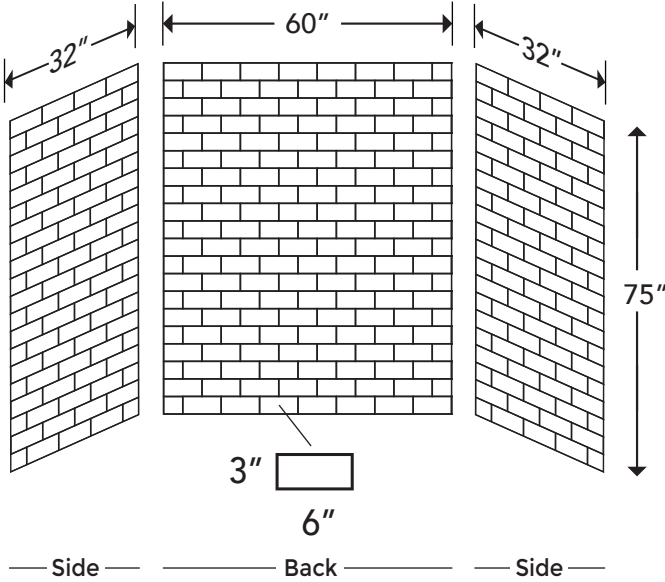

lead time: see sales associate

75" Kit

Engineered Marble

- * Kit Includes: 2 | 31-1/4W" x 75-1/8"H x 3/8"D Side Panels
- 1 | 60"W x 75-1/8"H x 3/8"D Back Panel
- 1 | Tube of Silicone Caulk (Used for Finishing Seams)

— COLOR —

#79
ICE GREY

sku: SWPT603275-GRY

#74
WHITE

sku: SWPT603275-WHT

\$1375

— ACCESSORIES —

Corner Caddy

10 1/4" W x 20" H
\$125

sku: SOAPCADDY-GRY
SOAPCADDY-WHT

Shower Boutique

17" W x 96 1/4" H
Shelf Space: 12" W x 60" H
\$475

sku: BOUTIQUE-GRY
BOUTIQUE-WHT

98" Kit

Engineered Marble

- * Kit Includes: 2 | 31-1/4W" x 98-3/4"H x 3/8"D Side Panels
- 1 | 60"W x 798-3/4"H x 3/8"D Back Panel
- 1 | Tube of Silicone Caulk (Used for Finishing Seams)