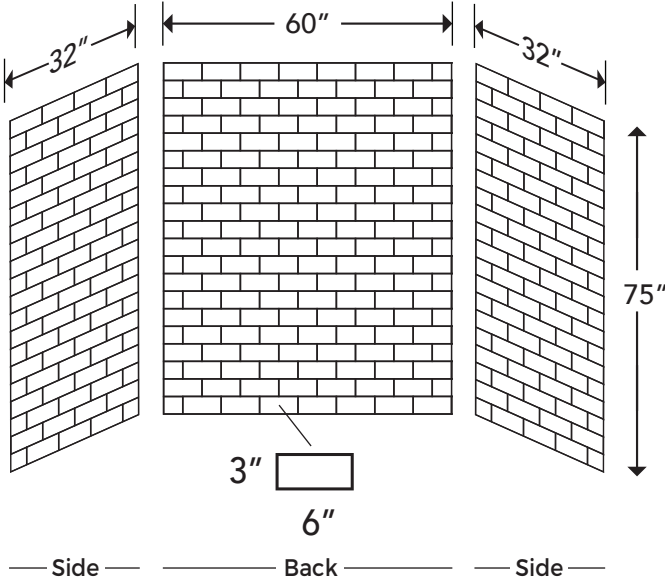

lead time: 3 weeks

**75" Kit**

**Engineered Marble**

- \* Kit Includes: 2 | 31-1/4"W x 75-1/8"H x 3/8"D Side Panels
- 1 | 60"W x 75-1/8"H x 3/8"D Back Panel
- 1 | Tube of Silicone Caulk (Used for Finishing Seams)

10 1/4" W x 20" H  
**\$99**

sku: SOAPCADDY-GRY  
SOAPCADDY-WHT

**Recessed Niche**

13 5/8" W x 94 3/4" H  
Shelf Space: 12" W x 60" H

**\$379**

sku: BOUTIQUE-GRY

**98" Kit**

**Engineered Marble**

- \* Kit Includes: 2 | 31-1/4"W x 98-3/4"H x 3/8"D Side Panels
- 1 | 60"W x 98-3/4"H x 3/8"D Back Panel
- 1 | Tube of Silicone Caulk (Used for Finishing Seams)

— COLOR —

#79  
**ICE GREY**

sku: SWPT603298-GRY