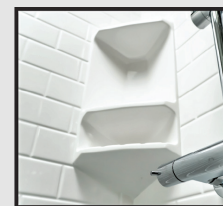

lead time: see sales associate

75" Kit

Engineered Marble

- * Kit Includes: 2 | 31-1/4W" x 75-1/8"H x 3/8"D Side Panels
- 1 | 60"W x 75-1/8"H x 3/8"D Back Panel
- 1 | Tube of Silicone Caulk (Used for Finishing Seams)

10 1/4" W x 20" H
\$125

sku: SOAPCADDY-GRY
SOAPCADDY-WHT

Shower Boutique

17" W x 96 1/4" H
Shelf Space: 12" W x 60" H
\$475

sku: BOUTIQUE-GRY
BOUTIQUE-WHT

98" Kit

Engineered Marble

- * Kit Includes: 2 | 31-1/4W" x 98-3/4"H x 3/8"D Side Panels
- 1 | 60"W x 798-3/4"H x 3/8"D Back Panel
- 1 | Tube of Silicone Caulk (Used for Finishing Seams)

10 1/4" W x 20" H
\$125

sku: SOAPCADDY-GRY
SOAPCADDY-WHT

Shower Boutique

17" W x 96 1/4" H
Shelf Space: 12" W x 60" H
\$475

sku: BOUTIQUE-GRY
BOUTIQUE-WHT