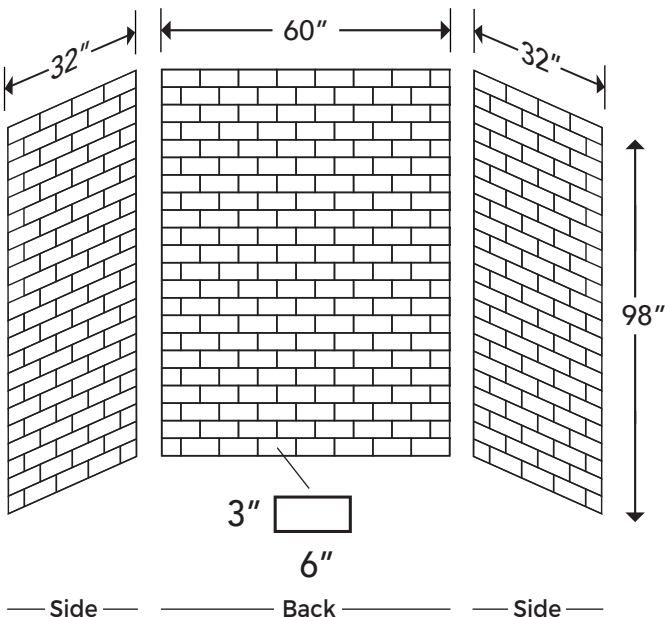

10 1/4" W x 20" H  
**\$99**

sku: SOAPCADDY-GRY  
SOAPCADDY-WHT

**Recessed Niche**

13 5/8" W x 94 3/4" H  
Shelf Space: 12" W x 60" H

**\$379**

sku: BOUTIQUE-GRY

**98" Kit**

**Engineered Marble**

- \* Kit Includes: 2 | 31-1/4"W x 98-3/4"H x 3/8"D Side Panels
- 1 | 60"W x 98-3/4"H x 3/8"D Back Panel
- 1 | Tube of Silicone Caulk (Used for Finishing Seams)

— COLOR —

#79  
**ICE GREY**

sku: SWPT603298-GRY