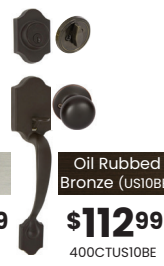

Oil Rubbed Bronze (US10BE)

SKU	FUNCTION	FINISH	PRICE
BN5177L	Handleset Interior LH	Oil Rubbed Bronze (US10BE)	\$14 ⁹⁹
BN5177R	Handleset Interior RH	Oil Rubbed Bronze (US10BE)	\$14 ⁹⁹
515TBNUS10BELH	Dummy Knob LH (515T)	Oil Rubbed Bronze (US10BE)	\$14 ⁹⁹
515TBNUS10BERH	Dummy Knob RH (515T)	Oil Rubbed Bronze (US10BE)	\$14 ⁹⁹
501TBNUS10BE	Passage Lock (501T)	Oil Rubbed Bronze (US10BE)	\$25 ⁹⁹
502TBNUS10BE	Privacy Lock (502T)	Oil Rubbed Bronze (US10BE)	\$25 ⁹⁹
500TBNBNUS10BE	Entrance Keylock (500T)	Oil Rubbed Bronze (US10BE)	\$31 ⁹⁹
300TBNBNUS10BE	Entrance & Deadbolt (300T)	Oil Rubbed Bronze (US10BE)	\$49 ⁹⁹

DEADBOLTS

SINGLE CYLINDER DEADBOLT

Polished Brass (US3)

Satin Nickel (US15)

Oil Rubbed Bronze (US10BE)

SKU	FUNCTION	FINISH	PRICE
200SUS3	Deadbolt Lock (200S)	Polished Brass (US3)	\$17 ⁹⁹
200SUS15	Deadbolt Lock (200S)	Satin Nickel (US15)	\$21 ⁹⁹
200SUS10BE	Deadbolt Lock (200S)	Oil Rubbed Bronze (US10BE)	\$21 ⁹⁹

HANDLESETS

CHATHAM (CT)

COLTON (CO)

Satin Nickel (US15)

\$103⁹⁹

400CTUS15

Oil Rubbed Bronze (US10BE)

\$112⁹⁹

400CTUS10BE

Satin Nickel (US15)

\$103⁹⁹

400COUS15

Oil Rubbed Bronze (US10BE)

\$112⁹⁹

400COUS10BE

FUNCTION