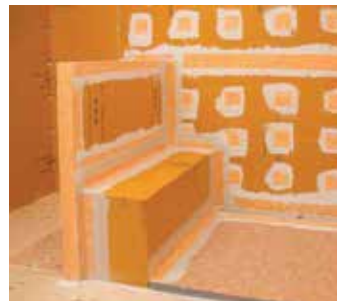

Schluter-SET/ALL-SET

Schluter-SET | 50lb Bag Premium unmodified thin-set mortar

Approved to set tile, including porcelain tile, over Schluter boards and membranes

SKU	ITEM #	COLOR	PRICE
SCHLUSETGR	SET50G	Grey	$17.99
SCHLUSETWT	SET50W	White	$19.99

Schluter-ALL-SET | 50lb Bag Specialized modified thin-set mortar

Engineered for use both under and over all DITRA and KERDI products

SKU	ITEM #	COLOR	PRICE
SCHLUALLSETGR	SETA50G	Grey	$32.99
SCHLUALLSETWT	SETA50W	White	$34.99

Seal/Sealant

Pipe Seal

SKU	ITEM #	SIZE	PRICE
KMS18512	KMS185/12	1/2"	$7
KMS18520	KMS185/20	3/4"	$7

Mixing Valve Seal

SKU	ITEM #	SIZE	PRICE
KMSMV235114	KMSMV235/114	4-1/2"	$8

Kerdi Fix Sealant

SKU	ITEM #	SIZE	PRICE
KERDIFIX100G	KERDIFIX 100 G	Grey (3.38 oz)	$14
KERDIFIXG	KERDIFIX / G	Grey (9.81 oz)	$24
KERDIFIXBW	KERDIFIX / BW	White (9.81 oz)	$24

KERDI Hardware

Coarse Threaded Screws

Size	SKU	ITEM #	Price	Cnt.
1-5/8"	KBZ35GT	KB ZS 35 G	$12.99	200
2"	KERDIB2S100	KB ZS 55 G	$10.00	100
3"	KERDIB3S100	KB ZS 75 G	$15.00	100

Galvanized Steel Attachment Washers 1-1/4" • 100/box

SKU: KERDIBW100
ITEM #: KB ZT 32 Z

$10

KERDI Trowel

Notch Size: 1/8" x 1/8"
SKU: KERDITROWEL
ITEM #: TRL-KER

$25