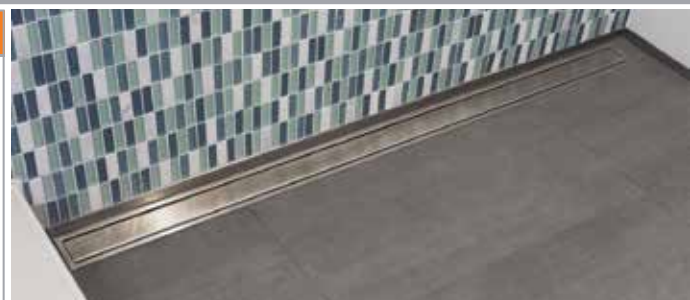

Channel Body Kits

SKU	ITEM #	FINISH	SIZE	PRICE
KL1V60E70	KL1V60E70	Stainless Steel	28"	$294
KL1V60E80	KL1V60E80	Stainless Steel	32"	$299
KL1V60E90	KL1V60E90	Stainless Steel	36"	$309
KL1V60E100	KL1V60E100	Stainless Steel	40"	$319
KL1V60E110	KL1V60E110	Stainless Steel	44"	$324
KL1V60E120	KL1V60E120	Stainless Steel	48"	$339
KL1V60E140	KL1V60E140	Stainless Steel	46"	$429