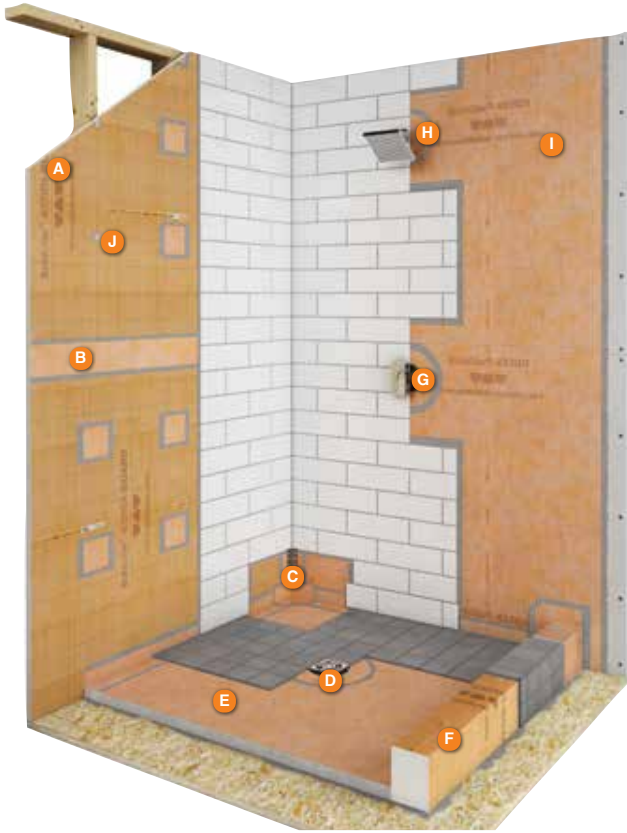

- **A** Kerdi Board
- **E** Preformed Tray
- **I** Kerdi Membrane
- **B** Kerdi Band
- **F** Shower Curb
- **J** Kerdi Hardware
- **C** Preformed Corner
- **G** Mixing Valve Seal
- **D** Drain
- **H** Pipe Seal

start your list	
item	qty