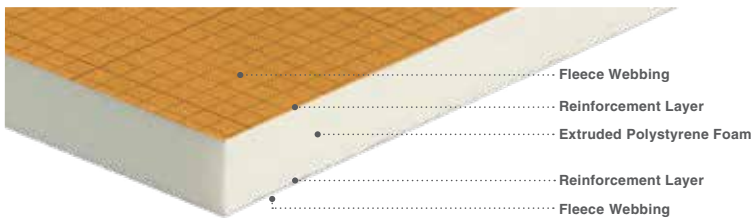

Advantages of KERDI-BOARD

- Even, impact-resistant, and rigid
- Waterproof and temperature-resistant
- Thermally insulating and dimensionally stable
- Simple to cut using printed gridlines
- Quick and easy to install
- Lightweight, easy to handle and transport
- Contains no cement or fiberglass
- Designed to create load-bearing tile substrates