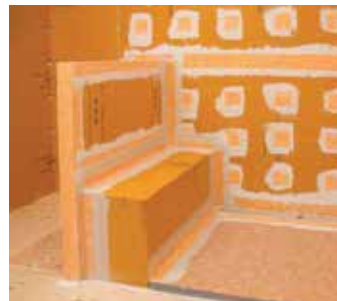

Schluter-SET/ALL-SET

Schluter-SET | 50lb Bag

Premium unmodified thin-set mortar

Approved to set tile, including porcelain tile, over Schluter boards and membranes

SKU	ITEM #	COLOR	PRICE
SCHLUSETGR	SET50G	Grey	$17.99
SCHLUSETWT	SET50W	White	$19.99

Schluter-ALL-SET | 50lb Bag

Specialized modified thin-set mortar

Engineered for use both under and over all DITRA and KERDI products

SKU	ITEM #	COLOR	PRICE
SCHLUALLSETGR	SETA50G	Grey	$32.99
SCHLUALLSETWT	SETA50W	White	$34.99

Seal/Sealant

Pipe Seal

SKU	ITEM #	SIZE	PRICE
KMS18512	KMS185/12	1/2"	$7
KMS18520	KMS185/20	3/4"	$7

Mixing Valve Seal

SKU	ITEM #	SIZE	PRICE
KMSMV235114	KMSMV235/114	4-1/2"	$8

Kerdi Fix Sealant

SKU	ITEM #	SIZE	PRICE
KERDIFIX100G	KERDIFIX 100 G	Grey (3.38 oz)	$14
KERDIFIXG	KERDIFIX / G	Grey (9.81 oz)	$24
KERDIFIXBW	KERDIFIX / BW	White (9.81 oz)	$24

KERDI Hardware

Coarse Threaded Screws

Size	SKU	ITEM #	Price	Cnt.
1-5/8"	KBZ35GT	KB ZS 35 G	$12.99	200
2"	KERDIBZS100	KB ZS 55 G	$10.00	100
3"	KERDIBZS100	KB ZS 75 G	$15.00	100

Galvanized Steel Attachment Washers

1-1/4" • 100/box

SKU: KERDIBW100
ITEM #: KB ZT 32 Z

$10

KERDI Trowel

Notch Size: 1/8" x 1/8"

SKU: KERDITROWEL
ITEM #: TRL-KER

$25