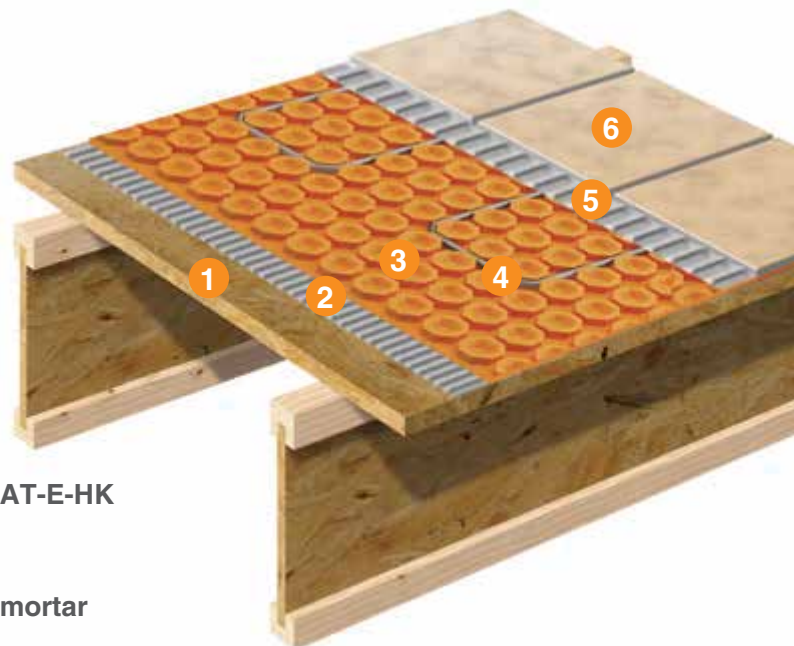

DITRA-HEAT Kits

SKU	INCLUDES	PRICE
DHEKRTW12040	~5 Radiant Membrane Sheets (43.1 sq/ft) ~120 V Heating Cable (26.7 sq/ft) ~WIFI Thermostat	$583
DHEKRTW12056	~7 Radiant Membrane Sheets (60.3 sq/ft) ~120 V Heating Cable (37.5 sq/ft) ~WIFI Thermostat	$660

DITRA-HEAT Thermostat

WIFI Thermostat

$260

SKU: DHERT104BW
ITEM #: DHE RT 104/BW

DITRA-HEAT Thermal Break Sheet & Roll

3'-3" x 2'-7"
8.6 sq/ft
SKU: DHTB8MA
ITEM #: DHTB8 MA

$27

3'-3" x 33'
108 sq/ft
SKU: DITRAHEATTB
ITEM #: DHTB8 10M

$329

DITRA-HEAT Power Module

Extends power output by 15 Amps in large floor applications

SKU: DITRAHEATPM
$124
ITEM #: DHE RR 1/BW

DITRA-HEAT Repair Kit

Kit contains all the material to replace one section of heating cable (gray section) up to 10" (25 cm) long or less.

SKU: DITRAHEATREP
$26
ITEM #: DITRA-HEAT-E-HK-RK

Schluter® -DITRA-HEAT

Ideal for plywood and OSB substrates

Only 1/4" (5.5 mm) - thick, DITRA-HEAT provides the thinnest possible assembly without sacrificing performance.

- 1 Plywood or OSB
- 2 Modified thin-set mortar
- 3 Schluter - DITRA-HEAT Uncoupling membrane with floor warming
- 4 Schluter - DITRA-HEAT-E-HK Heating cables
- 5 Unmodified thin-set mortar
- 6 Tiles