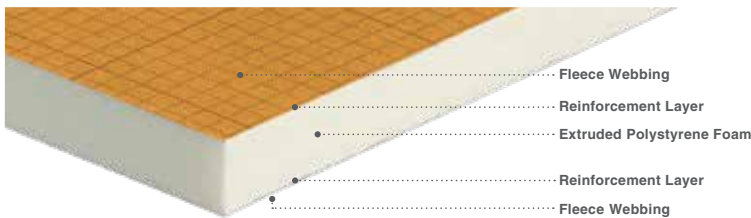

Advantages of KERDI-BOARD

- Even, impact-resistant, and rigid
- Waterproof and temperature-resistant
- Thermally insulating and dimensionally stable
- Simple to cut using printed gridlines
- Quick and easy to install
- Lightweight, easy to handle and transport
- Contains no cement or fiberglass
- Designed to create load-bearing tile substrates