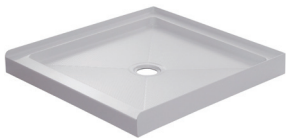

MIRRORS & MEDICINE CABINETS

Aluminum Framed Mirrors

24" x 30"
Brushed Nickel
\$119
sku: AM2430BN

24" x 30"
Chrome
\$159
sku: AM2430CH

30" x 36"
Brushed Nickel
\$139
sku: AM3036BN

30" x 36"
Chrome
\$185
sku: AM3036CH

Aluminum Mirrored Medicine Cabinets

Mirrored Inside
15" x 36"
Brushed Nickel
\$269
sku: MMC1536BN

Mirrored Inside
23" x 30"
Brushed Nickel
\$299
sku: MMC2330BN

SHOWER ACCESSORIES

Acrylic Shower Bases

36" X 36" Center Drain
Acrylic Base