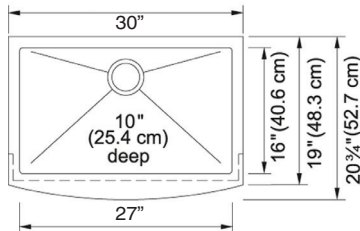

in stock Kitchen Sinks

*Strainer not included

Kinetic 30" Apron Sink

Depth: 10"
Material: 18 Gauge Stainless Steel
Cabinet Size: Minimum 30"

\$619

sku: FFS30B

Kinetic 33" Apron Sink

Depth: 10"
Material: 18 Gauge Stainless Steel
Cabinet Size: Minimum 33"