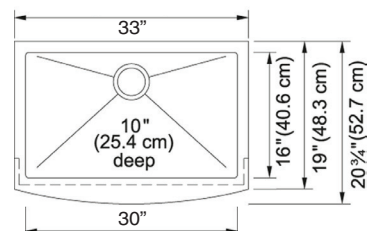

in stock Kitchen Sinks

*Strainer not included

Kinetic 30" Apron Sink

Depth: 10"
Material: 18 Gauge Stainless Steel
Cabinet Size: Minimum 30"

\$619

sku: FFS30B

Kinetic 33" Apron Sink

Depth: 10"
Material: 18 Gauge Stainless Steel
Cabinet Size: Minimum 33"