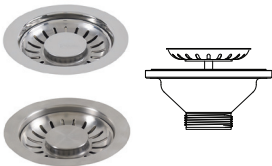

in stock Accessories

Basket Strainer