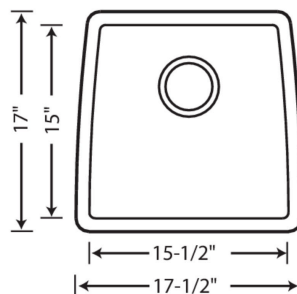

PERFORMA BAR SILGRANIT

Warranty

BLANCO offers a limited lifetime warranty on all sinks and faucets, as well as a one-year warranty on all custom accessories.

Code/Standards Compliance

BLANCO sinks and faucets are third-party tested and certified to standards and listed by applicable certification bodies. For more information on individual product listings, contact our office or listing organization.

View our how-to videos to learn more about installing and caring for BLANCO products:

<https://www.blanco.com/us-en/service/how-to-videos/how-to-videos-for-sinks/>

Questions? Contact us today

BLANCO America, Inc.
110 Mount Holly By-Pass
Lumberton, NJ 08048

Phone & Fax
Phone: 888-668-6201
Fax: 609-668-6211

While BLANCO endeavors to provide accurate information, all dimensions are nominal, cannot be guaranteed, and are subject to change or cancellation. BLANCO assumes no responsibility for use of superseded or voided specifications.