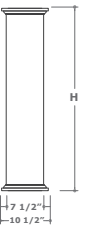

Nominal Size	Actual Size
6" x 6"	5-1/2" x 5-1/2"
8" x 8"	7-1/4" x 7-1/4"

Allowable Axial Central Load Table at 19% Moisture Content

Profile	10'	12'
6" x 6"	21253 lbs	16398 lbs
8" x 8"	—	25074 lbs

**\$279**

sku: SQALUMCOL9

**Substrate:** Aluminum  
**Texture:** Smooth  
**Coating:** White | Baked-on Paint  
**Size:** 8" x 8" - 10'

**\$299**

sku: SQALUMCOL10

Nominal Size	Actual Size
8" x 8"	7-1/2" x 7-1/2"

Allowable Axial Central Load Table

Profile	8'	9'	10'
8" sq.	24000 lbs	24000 lbs	24000 lbs