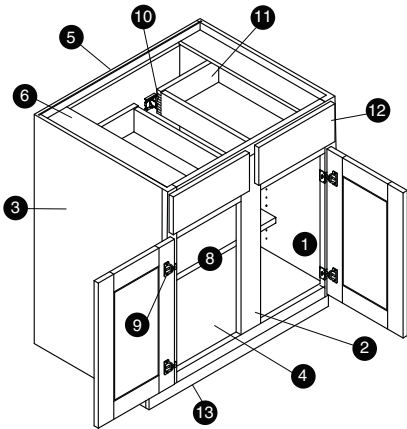

Optional 1/2" thick plywood finished ends
NOTE: This option is only for the exposed ends

Cabinet Specifications

- 1 Interior**
Natural Maple Laminate
- 2 Face Frame**
3/4" thick solid wood; glued, clamped, and screwed.
- 3 End Panels**
1/2" thick laminated furniture board*. Interior is light maple wood grain laminate; exterior is wood grain laminate.
- 4 Top and Floor**
1/2" thick light maple wood grain laminated furniture board*.
- 5 Back**
1/8" thick light maple wood grain laminated hardboard. Grain direction is horizontal on walls, bases, and vanities and vertical on tall cabinets; however, grain direction of finished interior cabinets is vertical.
- 6 I-Beam (applicable to base and vanity base cabinets)**
I-Beams are dadoed into face frame end panel and back panel, providing extra structural support.
- 7 Hanger Rail (back exterior of wall cabinet)**
Hanger rails are pocket screwed to backs for enhanced structural integrity.
- 8 Shelves 3/4" Thick**
Standard wall, full-height door base, and peninsula base cabinets receive full-depth shelving. Standard base door/drawer cabinets receive 3/4" depth shelves; full depth shelf (FDS) modification available.
- 9 Hinges**
Six-way adjustable concealed. Smart close hinges open a maximum of 110°. Left door shown in drawings are depicted open beyond actual allowance to show cabinet interior details.
- 10 Drawer Guides**
Smartmotion FX guide system consists of ball bearing mechanics and full extension hardware for full access. Guides are installed to bottom of drawer box or roll-out tray in an undermount concealed fashion and include a 'positive' close feature; when closing, guide system prevents drawer or roll-out tray from 'bouncing' back open. An additional mechanism controls closure in a smooth, uniform manner – it will not slam. This soft-close operation takes affect approximately 2" from final closed position. Smartmotion FX's easy-release mechanism provides quick removal of drawer/roll-out tray. This guide system has a 75 lb weight capacity.
- 11 Drawer Box Construction**
Four-sided construction featuring dovetail joints. Constructed with 3/4" thick hardwood sides and 1/4" thick plywood** captured bottom. Clear coat applied.
- 12 Drawer Fronts**
Drawer fronts are adjustable 1/8" vertically and horizontally. Adjustments should be made prior to installation of decorative hardware.
- 13 Toe Kick**
Sub toe kick is 4 1/2" high x 3 3/4" deep x 1/2" thick furniture board* and does not match finish of cabinet.