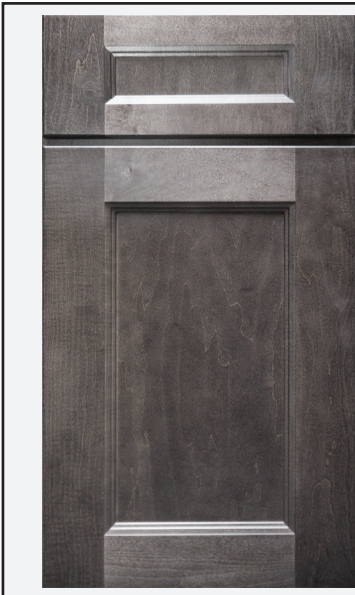

Providence Maple Smoke

Gold Cabinetry by MEDALLION

- Overlay**
Full 1 1/4"
- Door Style**
Providence - Flat Panel
- Door Construction**
Mortise and Tenon
- Drawer Front**
5-Piece
- Wood Species**
Maple

- Finish**
Smoke - Premium Stain
- Additional Features**
 - All Wood Soft Close Drawers
 - Slow Close Door Hinges
 - 3/4" Shelves
 - Limited Lifetime Warranty
 - Made in Culver, IN