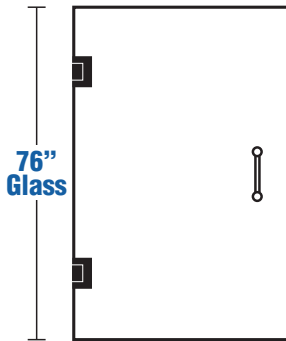

48¹/₁₆" - 60" WIDE
SCHQS4860 (\$1,799)

- QuickPick shower doors are all 28" wide.
- No additional charge for buttress or notched panel. Please notate this on your order form.
- Actual dimensions subject to field measure and final customer sign off.
- Tile must be installed prior to field measure.
- Additional fee applies for any return trip to a jobsite - sku: TRIPCHARGE (\$150)
- QuickPick Shower Doors are clear 3/8" tempered safety glass and features ShowerGuard stain protection.

QuickPICK SHOWER DOORS

FREE MEASURE
FREE DELIVERY
FREE INSTALL

QuickPick Shower Door with Inline Panel

Product Order Page

STEP 5 CHOOSE YOUR GLASS HEIGHT

STANDARD GLASS HEIGHT (76")

Standard Height - No Upcharge

OR

CUSTOM GLASS HEIGHT UPGRADE (72"-80")

Custom Height - \$199

Custom Height: _____

(Overall shower door height is measured from finished curb/threshold surface to top of glass panel. Custom glass height is any size between 72"-80" excluding standard 76" height.)

STEP 6 CHOOSE YOUR RETURN PANEL (OPTIONAL)

Standard Return Panel
(Return panel width up to 36")

sku: 36RETURN (\$699)

Upgraded Return Panel
(Return panel width 36 1/16" to 48")

sku: 3648RETURN (\$799)

- Header required with glass to glass hinge configuration
- No additional charge for buttress or notched return panel