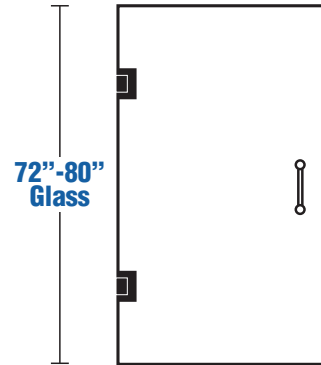

48¹/₁₆" - 60" WIDE
SCHQS4860 (\$1,799)

- QuickPick shower doors are all 28" wide.
- No additional charge for buttress or notched panel. Please notate this on your order form.
- Actual dimensions subject to field measure and final customer sign off.
- Tile must be installed prior to field measure.
- Additional fee applies for any return trip to a jobsite - sku: TRIPCHARGE (\$150)
- QuickPick Shower Doors are clear 3/8" tempered safety glass and features ShowerGuard stain protection.

Standard Handle

Mitered Handle

H-Style Handle

- QuickPick handles are 8" on center
- Door Handles will match finish of Hinges and Header

• Hinges, Header, Trim, and Handle will match the finish chosen above

QuickPICK SHOWER DOORS

FREE MEASURE
FREE DELIVERY
FREE INSTALL

QuickPick Shower Door with Inline Panel

Product Order Page

STEP 5 CHOOSE YOUR GLASS HEIGHT

STANDARD GLASS HEIGHT (76")

Standard Height - No Upcharge

OR

CUSTOM GLASS HEIGHT UPGRADE (72"-80")

Custom Height - \$199

Custom Height: _____

(Overall shower door height is measured from finished curb/threshold surface to top of glass panel. Custom glass height is any size between 72"-80" excluding standard 76" height.)