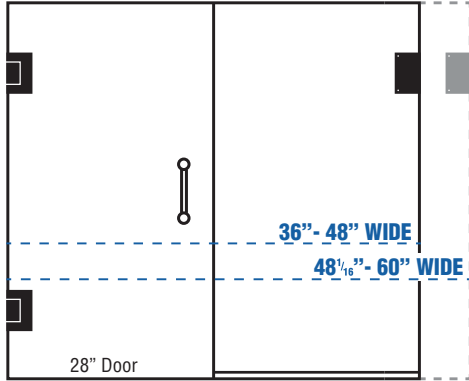

QuickPICK SHOWER DOORS

FREE MEASURE
FREE DELIVERY
FREE INSTALL

QuickPick Shower Door with Inline Panel

Product Order Page

STEP 1

CHOOSE YOUR OPENING WIDTH

36" - 48" WIDE
SCHQS3648 (\$1,699)

OR

48¹/₁₆" - 60" WIDE
SCHQS4860 (\$1,799)

- QuickPick shower doors are all 28" wide.
- No additional charge for buttress or notched panel. Please notate this on your order form.
- Actual dimensions subject to field measure and final customer sign off.
- Tile must be installed prior to field measure.
- Additional fee applies for any return trip to a jobsite - sku: TRIPCHARGE (\$150)
- QuickPick Shower Doors are clear 3/8" tempered safety glass and features ShowerGuard stain protection.

OR

CUSTOM GLASS HEIGHT UPGRADE (72"-80")

Custom Height - \$199

Custom Height: _____

(Overall shower door height is measured from finished curb/threshold surface to top of glass panel. Custom glass height is any size between 72"-80" excluding standard 76" height.)