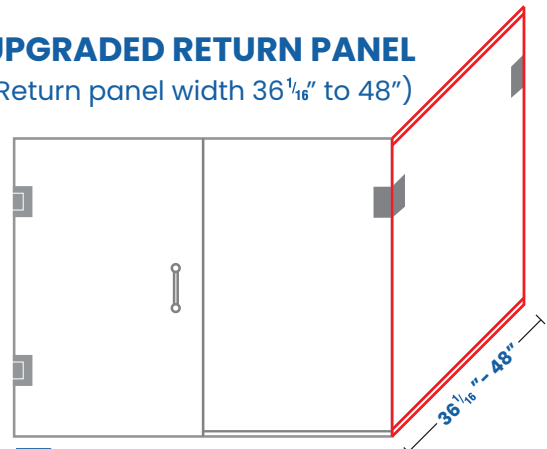

## STEP 5

CHOOSE YOUR GLASS HEIGHT

STANDARD GLASS HEIGHT (76")

**Standard Height**  
No Upcharge

OR

CUSTOM GLASS HEIGHT UPGRADE (72"-80")

**Custom Height**  
\$199  
Custom Height: \_\_\_\_\_

(Overall shower door height is measured from finished curb/threshold surface to top of glass panel. Custom glass height is any size between 72"-80" excluding standard 76" height.)

## STEP 6

CHOOSE YOUR RETURN PANEL (OPTIONAL)

**STANDARD RETURN PANEL**  
(Return panel width up to 36")

sku: 36RETURN (\$699)

**UPGRADED RETURN PANEL**  
(Return panel width 36 1/16" to 48")

sku: 3648RETURN (\$799)