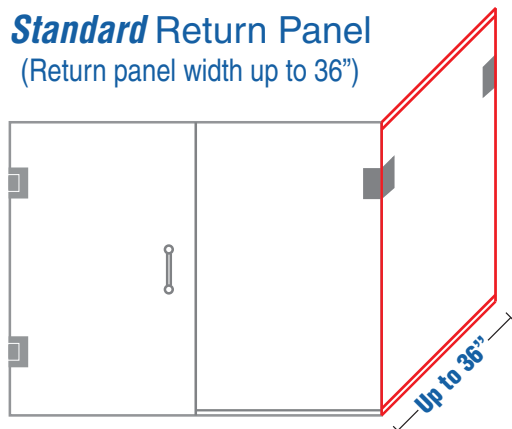

QuickPICK SHOWER DOORS

FREE MEASURE
FREE DELIVERY
FREE INSTALL

QuickPick Shower Door with Inline Panel

Product Order Page

STEP 5 CHOOSE YOUR GLASS HEIGHT

STANDARD GLASS HEIGHT (76")

Standard Height - No Upcharge

OR

CUSTOM GLASS HEIGHT UPGRADE (72"-80")

Custom Height - \$199

Custom Height: _____

(Overall shower door height is measured from finished curb/threshold surface to top of glass panel. Custom glass height is any size between 72"-80" excluding standard 76" height.)

STEP 6 CHOOSE YOUR RETURN PANEL (OPTIONAL)

Standard Return Panel
(Return panel width up to 36")

sku: 36RETURN (\$699)

Upgraded Return Panel
(Return panel width 36 1/16" to 48")

sku: 3648RETURN (\$799)

- Header required with glass to glass hinge configuration
- No additional charge for buttress or notched return panel