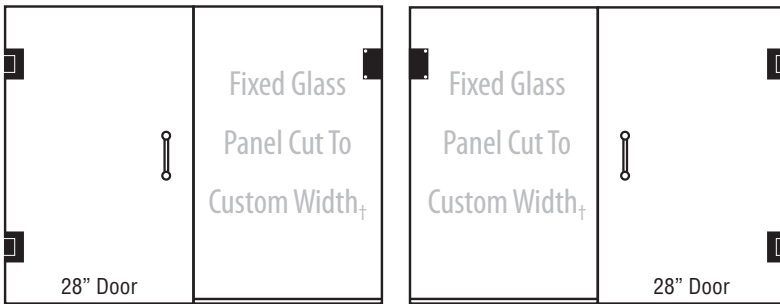

QuickPICK SHOWER DOORS

FREE MEASURE
FREE DELIVERY
FREE INSTALL

QuickPick Shower Door with Inline Panel

Product Order Page

STEP 1

CHOOSE YOUR OPENING WIDTH

36" - 48" WIDE
SCHQS3648 (\$1,699)

OR

48¹/₁₆" - 60" WIDE
SCHQS4860 (\$1,799)

- QuickPick shower doors are all 28" wide.
- No additional charge for buttress or notched panel. Please notate this on your order form.
- Actual dimensions subject to field measure and final customer sign off.
- Tile must be installed prior to field measure.
- Additional fee applies for any return trip to a jobsite - sku: TRIPCHARGE (\$150)
- QuickPick Shower Doors are clear 3/8" tempered safety glass and features ShowerGuard stain protection.

STEP 2

CHOOSE YOUR HINGE TYPE & LOCATION

Wall Mount Hinge

Glass to Glass Hinge

Left Off Wall

Right Off Wall

Left Off Glass

Right Off Glass