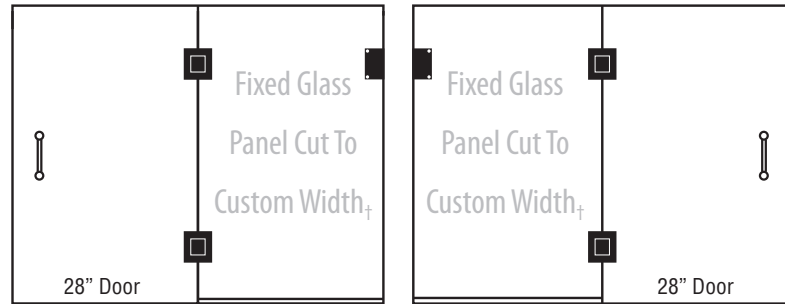

QuickPICK SHOWER DOORS

FREE MEASURE
FREE DELIVERY
FREE INSTALL

QuickPick Shower Door with Inline Panel

Product Order Page

STEP 1

CHOOSE YOUR OPENING WIDTH

36" - 48" WIDE
SCHQS3648 (\$1,699)

OR

48¹/₁₆" - 60" WIDE
SCHQS4860 (\$1,799)

- QuickPick shower doors are all 28" wide.
- No additional charge for buttress or notched panel. Please notate this on your order form.
- Actual dimensions subject to field measure and final customer sign off.
- Tile must be installed prior to field measure.
- Additional fee applies for any return trip to a jobsite - sku: TRIPCHARGE (\$150)
- QuickPick Shower Doors are clear 3/8" tempered safety glass and features ShowerGuard stain protection.

STEP 2

CHOOSE YOUR HINGE TYPE & LOCATION

Wall Mount Hinge

Glass to Glass Hinge

Left Off Wall

Right Off Wall

Left Off Glass

Right Off Glass