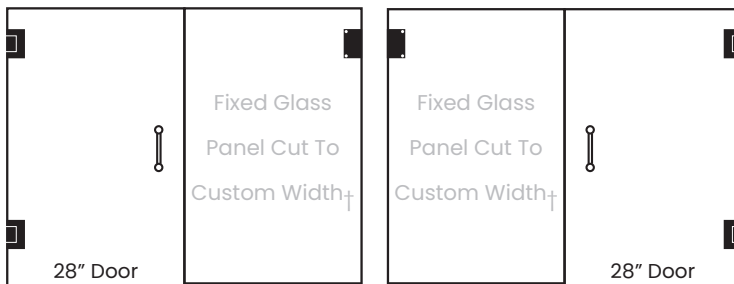

WALL MOUNT HINGE

☐ **Left Off Wall**

Outside

☐ **Right Off Wall**

Outside