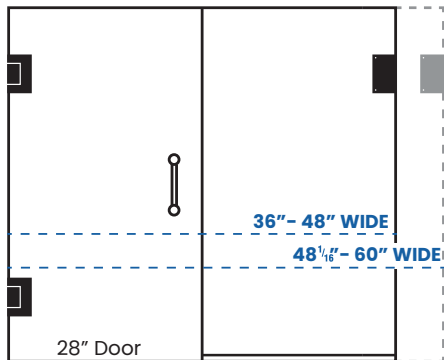

## STEP 1

CHOOSE YOUR OPENING WIDTH

**36" - 48" WIDE**  
SCHQS3648 (\$1,699)

OR

**48<sup>1</sup>/<sub>16</sub>" - 60" WIDE**  
SCHQS4860 (\$1,799)

- QuickPick shower doors are all 28" wide.
- No additional charge for buttress or notched panel. Please notate this on your order form.
- Actual dimensions subject to field measure and final customer sign off.
- Tile must be installed prior to field measure.
- Additional fee applies for any return trip to a jobsite - sku: TRIPCHARGE (\$150)
- QuickPick Shower Doors are clear 3/8" tempered safety glass and features Showerguard stain protection.

### GLASS TO GLASS HINGE

**Left Off Glass**

Outside

**Right Off Glass**

Outside

† Panel width subject to actual field measurement