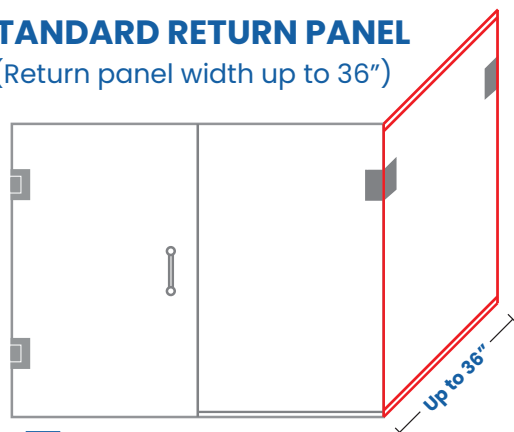

STEP 6

CHOOSE YOUR RETURN PANEL (OPTIONAL)

STANDARD RETURN PANEL
(Return panel width up to 36")

☐ sku: 36RETURN ($699)

UPGRADED RETURN PANEL
(Return panel width 36 1/16" to 48")