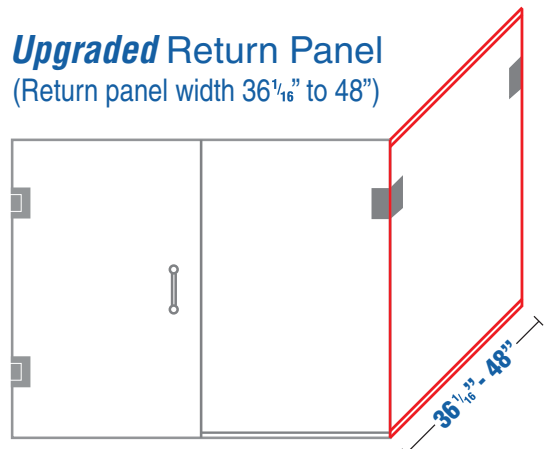

☐ sku: 3648RETURN ($799)

- Header required with glass to glass hinge configuration
- No additional charge for buttress or notched return panel

Customer Signature _____

Printed Name _____

Salesperson Name _____

Special Order # _____

Today's Date _____

Cost Breakdown

SCHQS3648 ($1,699)	— OR —	SCHQS4860 ($1,799)	$ _____
-		FINISHUP ($99)	$ _____
Standard Height (n/c)	— OR —	CUSTOMHEIGHT ($199)	$ _____
-		36RETURN ($699)	$ _____
-		3648RETURN ($799)	$ _____
Total Amount Due			$ _____

Quick Pick Shower Door pricing includes measure, delivery, and installation