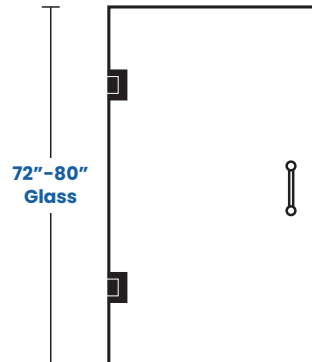

### GLASS TO GLASS HINGE

**Left Off Glass**

Outside

**Right Off Glass**

Outside

† Panel width subject to actual field measurement

## STEP 5

CHOOSE YOUR GLASS HEIGHT

STANDARD GLASS HEIGHT (76")

**Standard Height**  
No Upcharge

OR

CUSTOM GLASS HEIGHT UPGRADE (72"-80")

**Custom Height**  
\$199  
Custom Height: \_\_\_\_\_

(Overall shower door height is measured from finished curb/threshold surface to top of glass panel. Custom glass height is any size between 72"-80" excluding standard 76" height.)