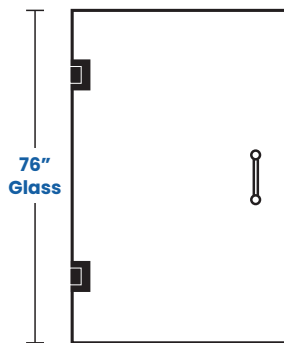

### GLASS TO GLASS HINGE

**Left Off Glass**

Outside

**Right Off Glass**

Outside

† Panel width subject to actual field measurement

# QuickPICK SHOWER DOORS

**Schillings**

FREE MEASURE » FREE DELIVERY » FREE INSTALL

**QUICKPICK SHOWER DOOR  
WITH INLINE PANEL**

## STEP 5

CHOOSE YOUR GLASS HEIGHT

STANDARD GLASS HEIGHT (76")

**Standard Height**  
No Upcharge

OR

CUSTOM GLASS HEIGHT UPGRADE (72"-80")

**Custom Height**  
\$199  
Custom Height: \_\_\_\_\_

(Overall shower door height is measured from finished curb/threshold surface to top of glass panel. Custom glass height is any size between 72"-80" excluding standard 76" height.)