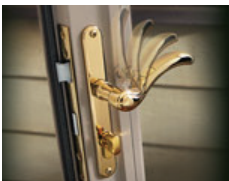

### 8 SERIES STORM DOOR FEATURES

**SLIDEAWAY RETRACTABLE**

Retractable insect screen conveniently rolls into the frame of the door and out of view when not in use.

**PUSH-BUTTON BOTTOM**

Prop your door open with a single tap. Simply push the door open slightly, release and the door closes.

**REINFORCED CORNERS**

1.5" frame with reinforced Corner Brackets help the door corners stay square for smooth operation.

**FLIPAWAY HANDLE**

The FlipAway™ handle will lift up so it will make cleaning the glass easier.